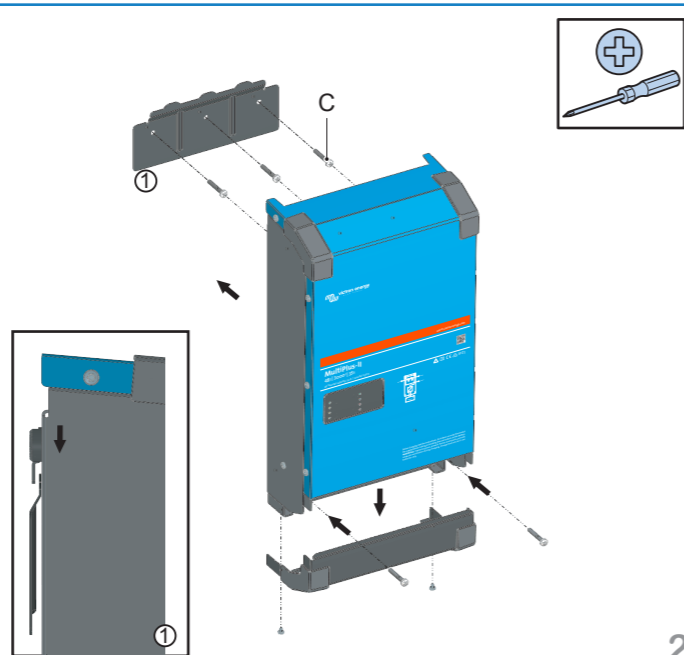

Quick Installation Guide

MultiPlus-II 48V 3000VA 230Vac

www.victronenergy.com

Included

Not included

For fuse values:
refer to the user manual

Fuse (not included)

1