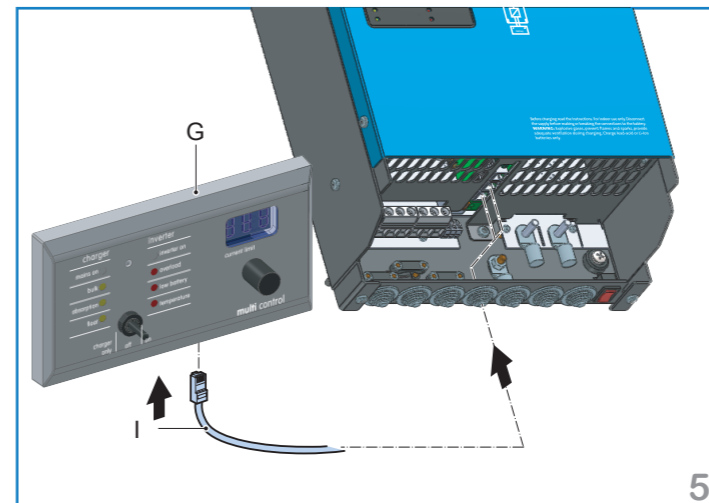

Quick Installation Guide

MultiPlus-II 48V 3000VA 230Vac

www.victronenergy.com

Included

Not included

For fuse values:
refer to the user manual

Fuse (not included)

1

2

10