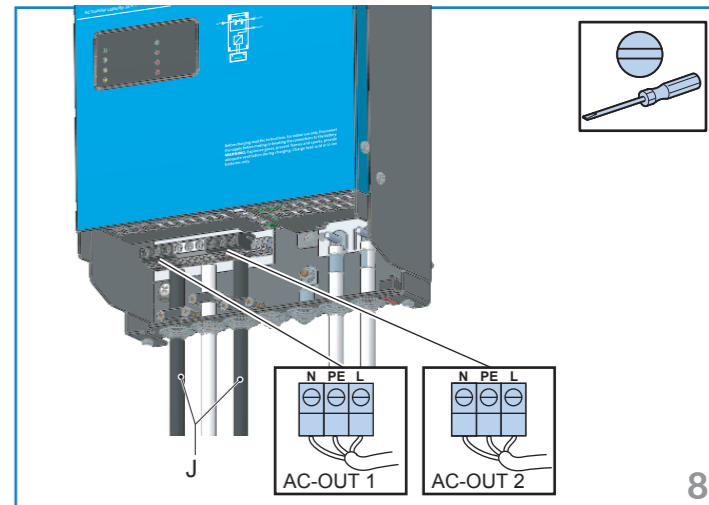

Quick Installation Guide

MultiPlus-II 48V 3000VA 230Vac

www.victronenergy.com

Included

Not included

For fuse values:
refer to the user manual

Fuse (not included)

1

2

10