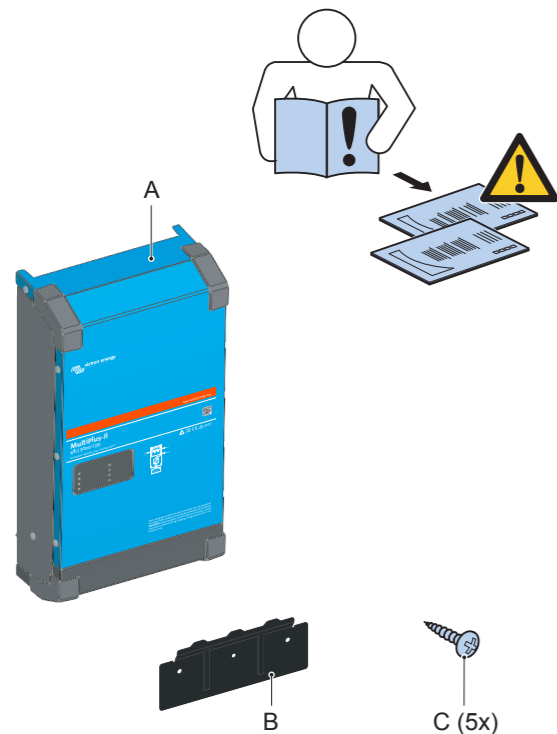

Quick Installation Guide

MultiPlus-II 48V 3000VA 230Vac

www.victronenergy.com

Included

Not included

For fuse values:
refer to the user manual

Fuse (not included)

1