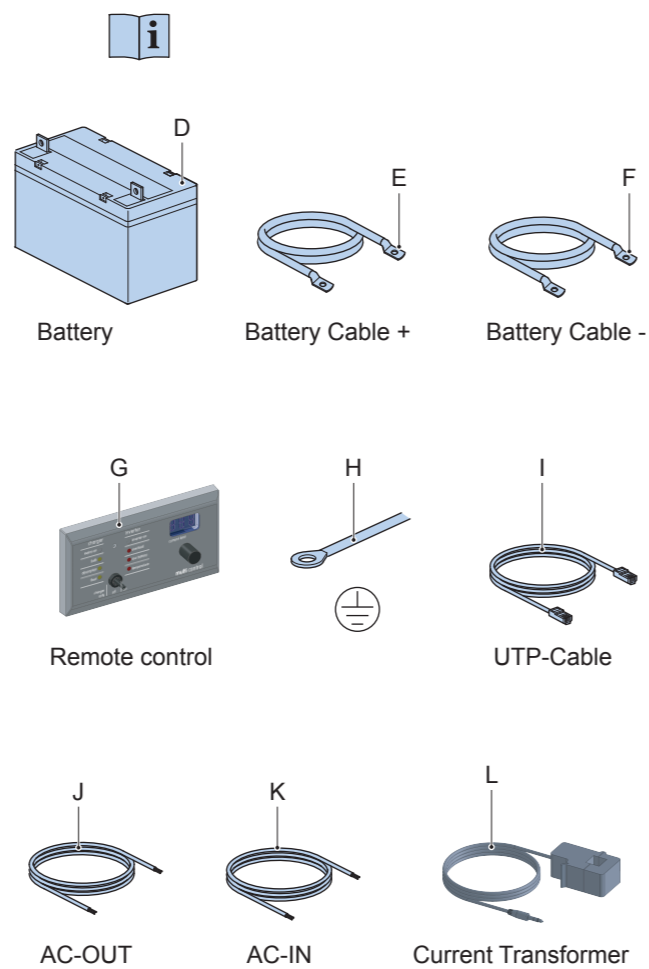

Quick Installation Guide

MultiPlus-II 48V 3000VA 230Vac

www.victronenergy.com

Included

Not included

For fuse values:
refer to the user manual

Fuse (not included)

1