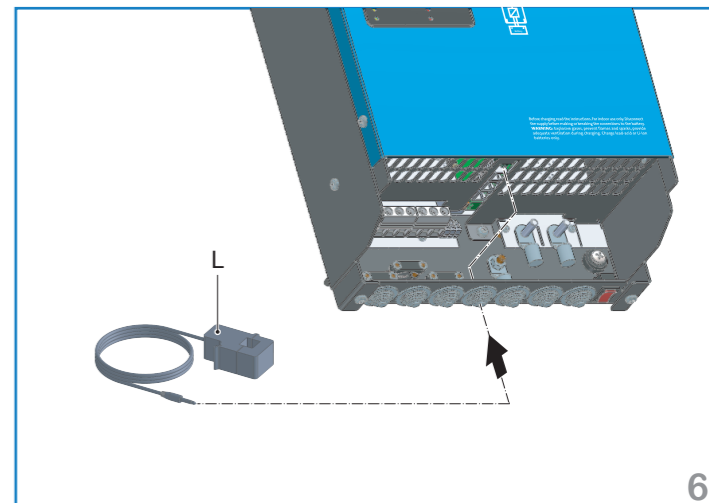

Quick Installation Guide

MultiPlus-II 48V 3000VA 230Vac

www.victronenergy.com

Included

Not included

For fuse values:
refer to the user manual

Fuse (not included)

1

2

10