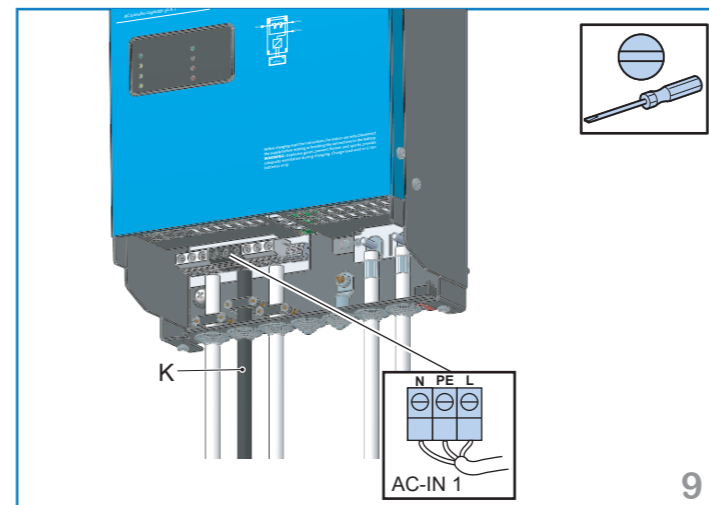

Quick Installation Guide

MultiPlus-II 48V 3000VA 230Vac

www.victronenergy.com

Included

Not included

For fuse values:
refer to the user manual

Fuse (not included)

1

2

10