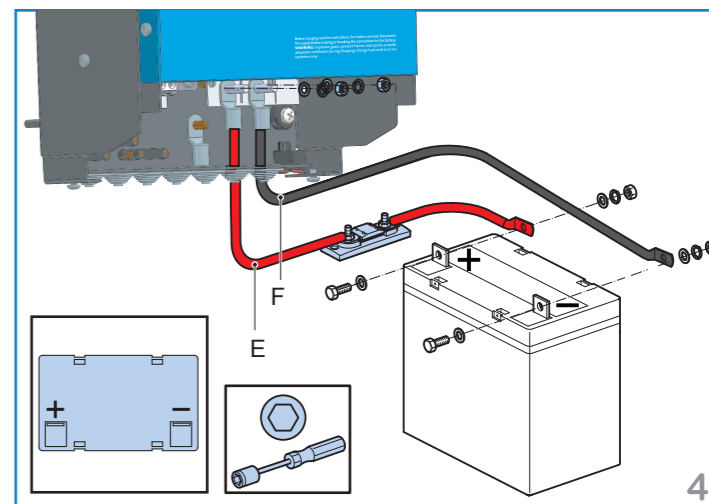

Quick Installation Guide

MultiPlus-II 48V 3000VA 230Vac

www.victronenergy.com

Included

Not included

For fuse values:
refer to the user manual

Fuse (not included)

1

2

10