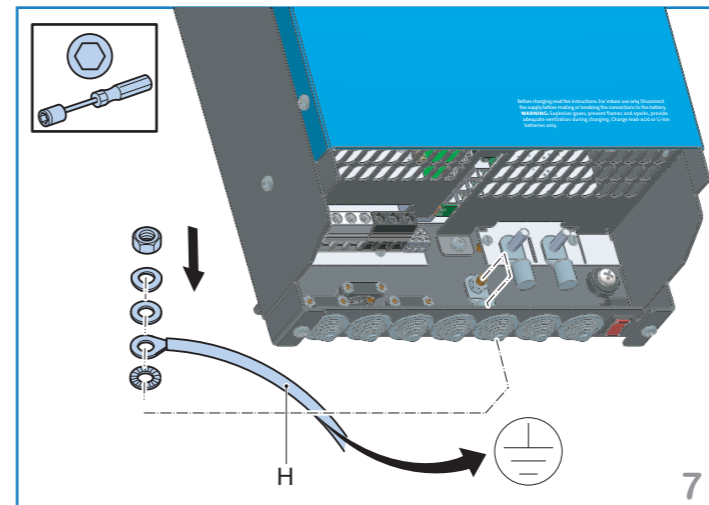

Quick Installation Guide

MultiPlus-II 48V 3000VA 230Vac

www.victronenergy.com

Included

Not included

For fuse values:
refer to the user manual

Fuse (not included)

1

2

10