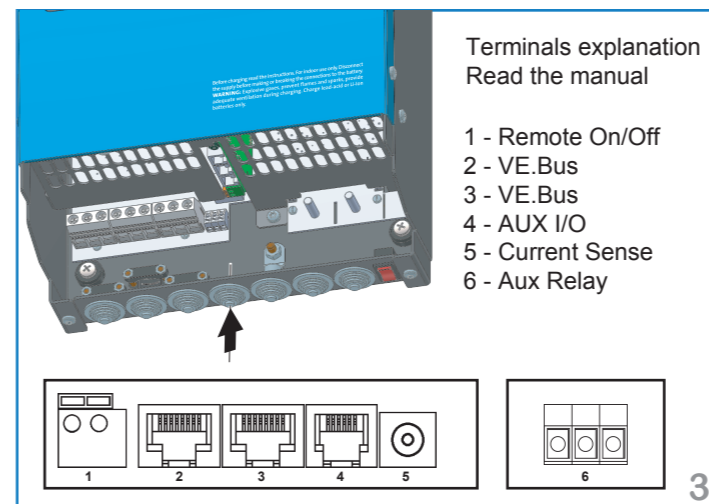

Quick Installation Guide

MultiPlus-II 48V 3000VA 230Vac

www.victronenergy.com

Included

Not included

For fuse values:
refer to the user manual

Fuse (not included)

1

2

10