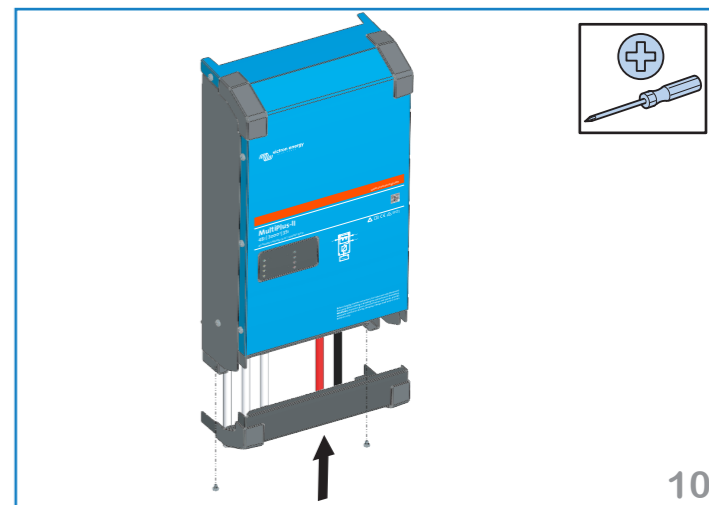

Quick Installation Guide

MultiPlus-II 48V 3000VA 230Vac

www.victronenergy.com

Included

Not included

For fuse values:
refer to the user manual

Fuse (not included)

1

2

10