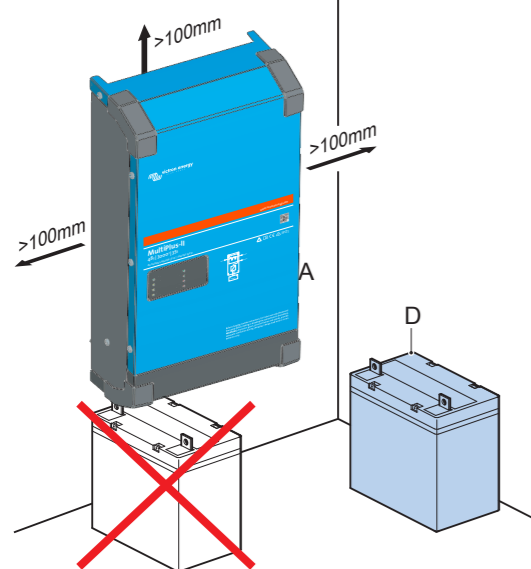

Quick Installation Guide

MultiPlus-II 48V 3000VA 230Vac

www.victronenergy.com

Included

Not included

For fuse values:
refer to the user manual

Fuse (not included)

1